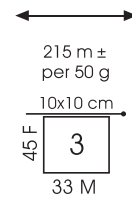

# DELICATA BABY

**MONDIAL®**  
QUALITY SINCE 1946

**100% Pura Lana Vergine Merino Fine**

Pure New Wool  
Reine Schurwolle

100

426

402

302